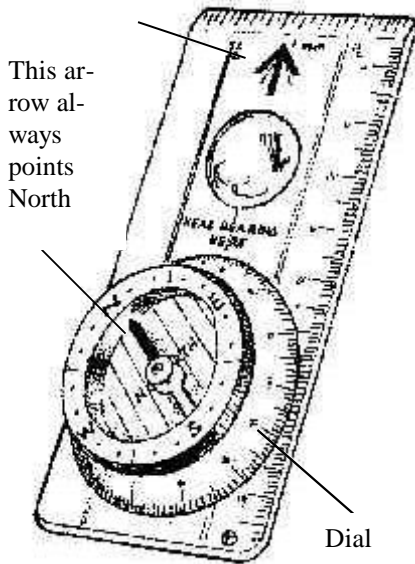

Compass

When using a compass there are three main points to remember about the arrows on the compass, whatever you are using it for.

Direction of Travel Arrow

- You only walk in the direction of the arrow at the top of the compass. This is known as the direction of travel arrow.
- The arrow that spins in the middle of the compass (usually coloured red and white) always turns to point north (the red end is the end that points north). NEVER follow this arrow (because you will always be walking north then, no matter where you actually wanted to go!) When using a compass try not to hold it near any metal or magnets else this arrow will be attracted to them and you will end up going in the wrong direction.
- The third arrow is the one that will be marked upon the dial. (you can't actually see this on the picture). This is the one that will match up with the red and white pointer that spins. When you want to read a number of the dial, look at the point where it touches the line at the top (the one marked by 'read bearing here'), this is the number you want.

NOTE: There are 360 degrees in a circle. Be careful about how many degrees each line on the compass represents. Normally on compasses of this type each line is 'worth' 2 degrees. This is important as a difference of 5 degrees over a walk of 6 miles will mean you will be about half a mile from where you should be!

To follow a certain bearing you will have to do the following:

- Turn the dial until the correct bearing (number) is lined up with the direction of travel arrow (there is usually a black line under the dial to help you line this up).
- Now turn the whole compass so that the Red & White needle lines up with the red arrow on the bottom of the dial (Red end of the needle in line with the red arrow on the dial).
- The compass is now facing in the correct direction. Simply walk in the same direction as the Direction of Travel Arrow.